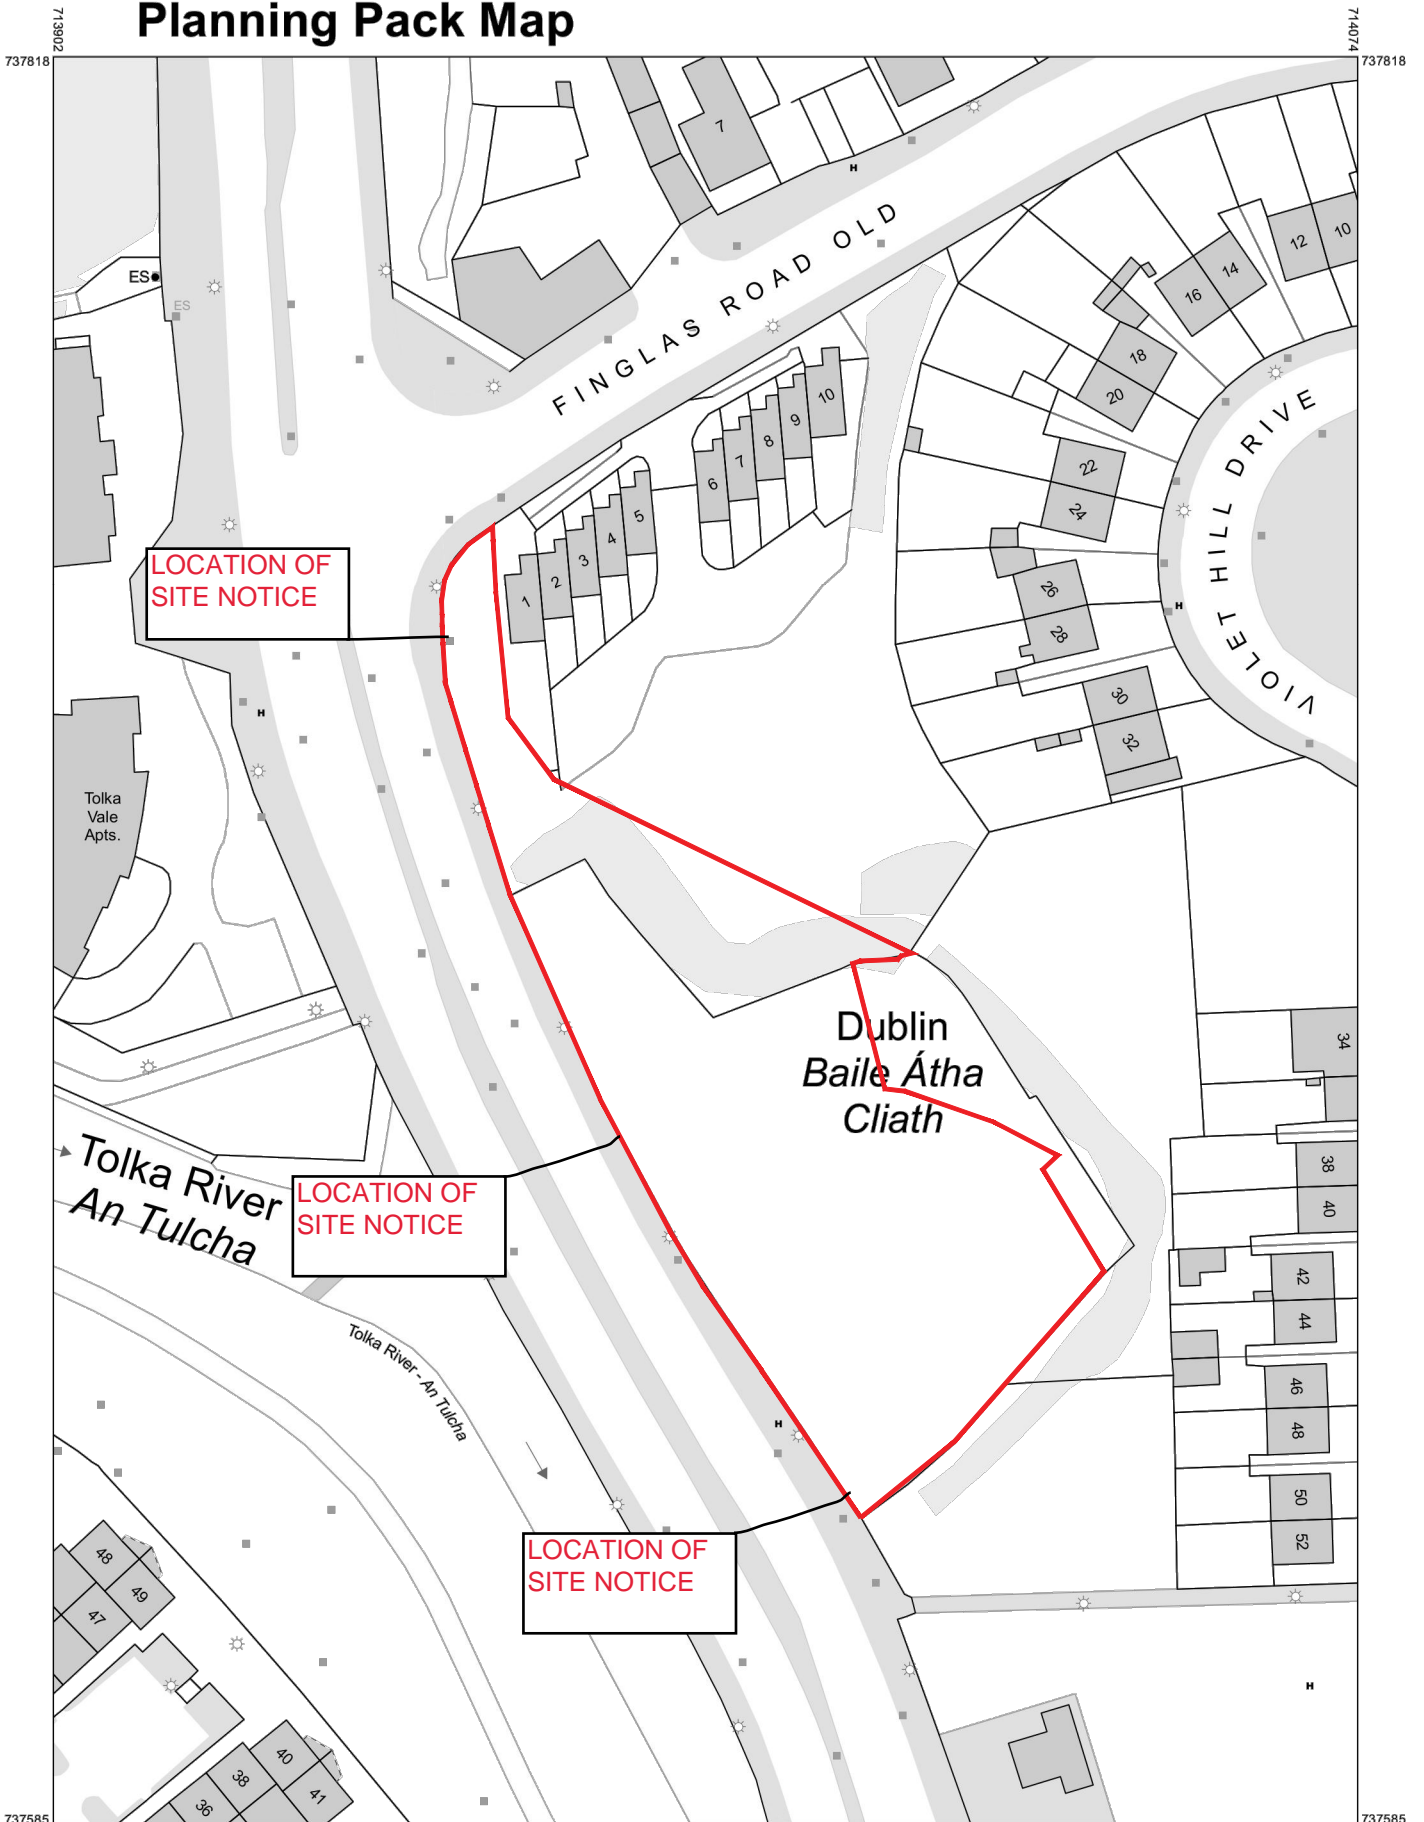

# Planning Pack Map

LOCATION OF SITE NOTICE

LOCATION OF SITE NOTICE

LOCATION OF SITE NOTICE

OUTPUT SCALE: 1:1,000

**CENTRE COORDINATES:**  
ITM 713988,737702

**PUBLISHED:** 27/05/2019  
**MAP SERIES:** 1:1,000  
**ORDER NO.:** 50064776\_1  
**MAP SHEETS:** 3197-03

**CAPTURE RESOLUTION:**  
The map objects are only accurate to the resolution at which they were captured. Output scale is not indicative of data capture scale. Further information is available at: <http://www.osi.ie>; search 'Capture Resolution'  
**LEGEND:**  
<http://www.osi.ie>; search 'Large Scale Legend'

Ordnance Survey maps never show legal property boundaries, nor do they show ownership of physical features.

© Suirbhéireacht Ordanáis Éireann, 2019  
© Ordnance Survey Ireland, 2019  
[www.osi.ie/copyright](http://www.osi.ie/copyright)

Unauthorised reproduction infringes Ordnance Survey Ireland and Government of Ireland copyright.

The representation on this map of a road, track or footpath is not evidence of the existence of a right of way.